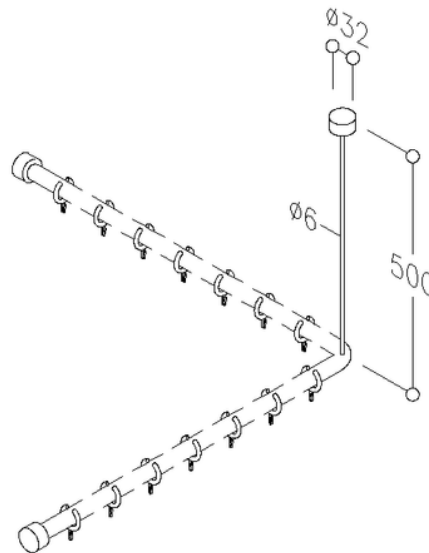

NORMBAU

PASSION FOR CARE

Cavere Ceiling support 7382050, L = 500mm

length 500mm, 6mm dia.,
adjustable length to suit all requirements, made of Aluminium,
scratch-resistant powder coating with antibacterial protection, available in the
Cavere® colour range, for connection thread to rail 20mm dia. to upper edge
of shower curtain rail. Ceiling support with axial fixing screw. Supplied with
6mm dia. x 70mm stainless Torx screws and plugs for solid masonry.
Connection for suspended ceiling available on request.

Product code	7382050
Product group	7010

NORMBAU GmbH
Schwarzwaldstraße 15
77871 Renchen/Germany
Telefon +49(0)7843 / 704 - 0
Telefax +49(0)7843 / 704 - 43
www.normbau.de · normbau@allegion.com